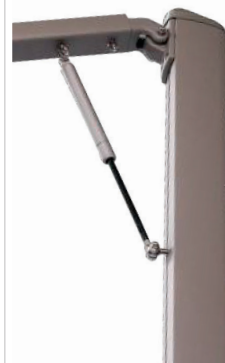

Tame the elements

shadowspec

umbrellas with distinction

SU6 CANTILEVER UMBRELLA

FROM \$2,303.00 USD

UNIQUE FEATURES

- Manufactured from marine-grade powder-coated aluminium, stainless steel and other non-corrosive materials
- Durable, heavy-duty, multi canopy mounting (up to 4 canopies on one mast)
- Patented 'one movement' sliding system
- Octagon or square umbrellas
- Covers up to 38m²
- Utilises gas-strut technology for ease of deployment

Gas Strut

Thanks to the gas-strut, which compensates the weight of the umbrella, the SU6 Umbrella is ultra light to handle. For locations close to the sea, we recommend a stainless steel gas-strut option.